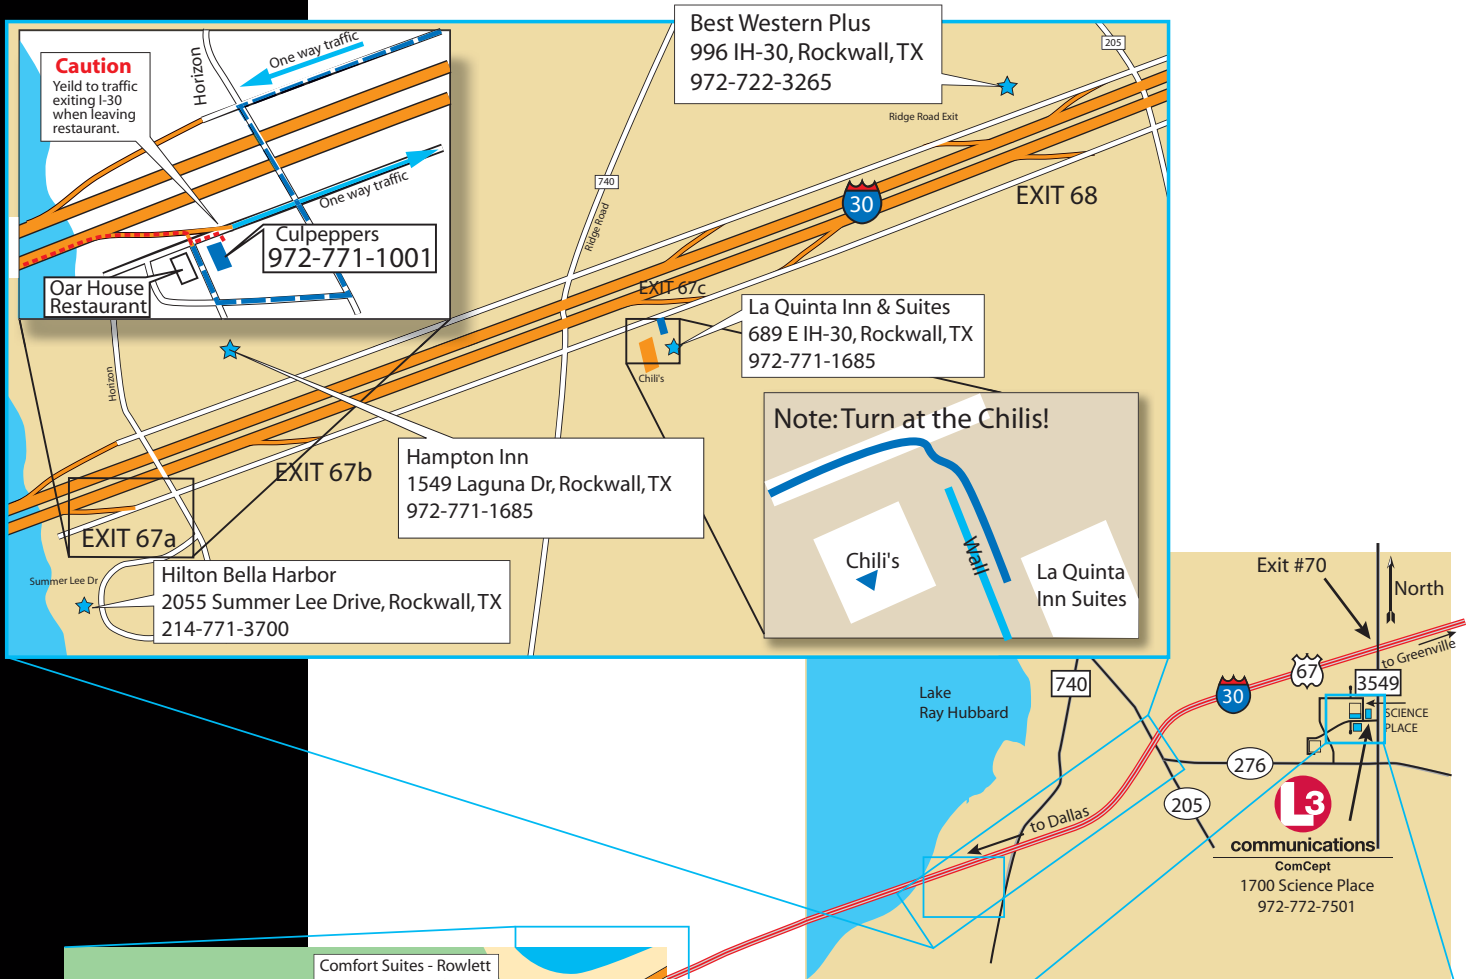

Welcome to the Rockwall, TX. office of L-3 Communications ComCept Division

For more information contact:

L-3 Communications
ComCept Division
1700 Science Place
Rockwall, TX 75032
972-772-7501
972-772-7510 fax

Detail map of local L-3 ComCept area and Hotels on next page.

communications

ComCept

Area Hotels

For more information contact:

L-3 Communications
ComCept Division
1700 Science Place
Rockwall, TX 75032
972-772-7501
972-772-7510 fax