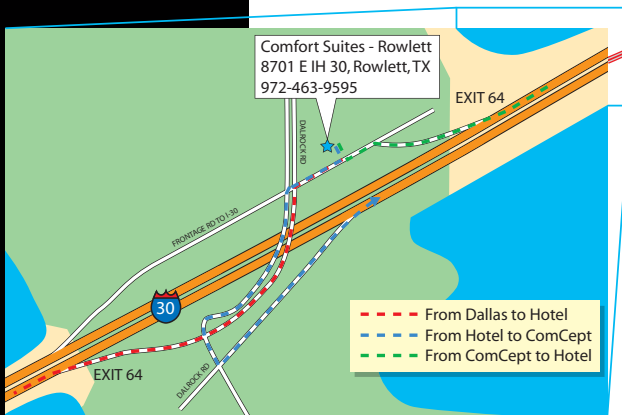

Welcome to the Rockwall, TX. office of L-3 Communications ComCept Division

For more information contact:

L-3 Communications
ComCept Division
1700 Science Place
Rockwall, TX 75032
972-772-7501
972-772-7510 fax

Detail map of local L-3 ComCept area and Hotels on next page.

communications

ComCept

Area Hotels

For more information contact:

L-3 Communications
ComCept Division
1700 Science Place
Rockwall, TX 75032
972-772-7501
972-772-7510 fax