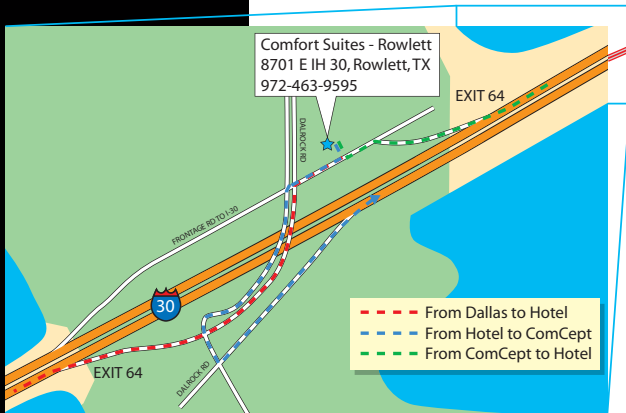

# Welcome to the Rockwall, TX. office of L-3 Communications ComCept Division

For more information contact:

L-3 Communications  
ComCept Division  
1700 Science Place  
Rockwall, TX 75032  
972-772-7501  
972-772-7510 fax

Detail map of local L-3 ComCept area and Hotels on next page.

communications

ComCept

# Area Hotels

For more information contact:

L-3 Communications  
ComCept Division  
1700 Science Place  
Rockwall, TX 75032  
972-772-7501  
972-772-7510 fax