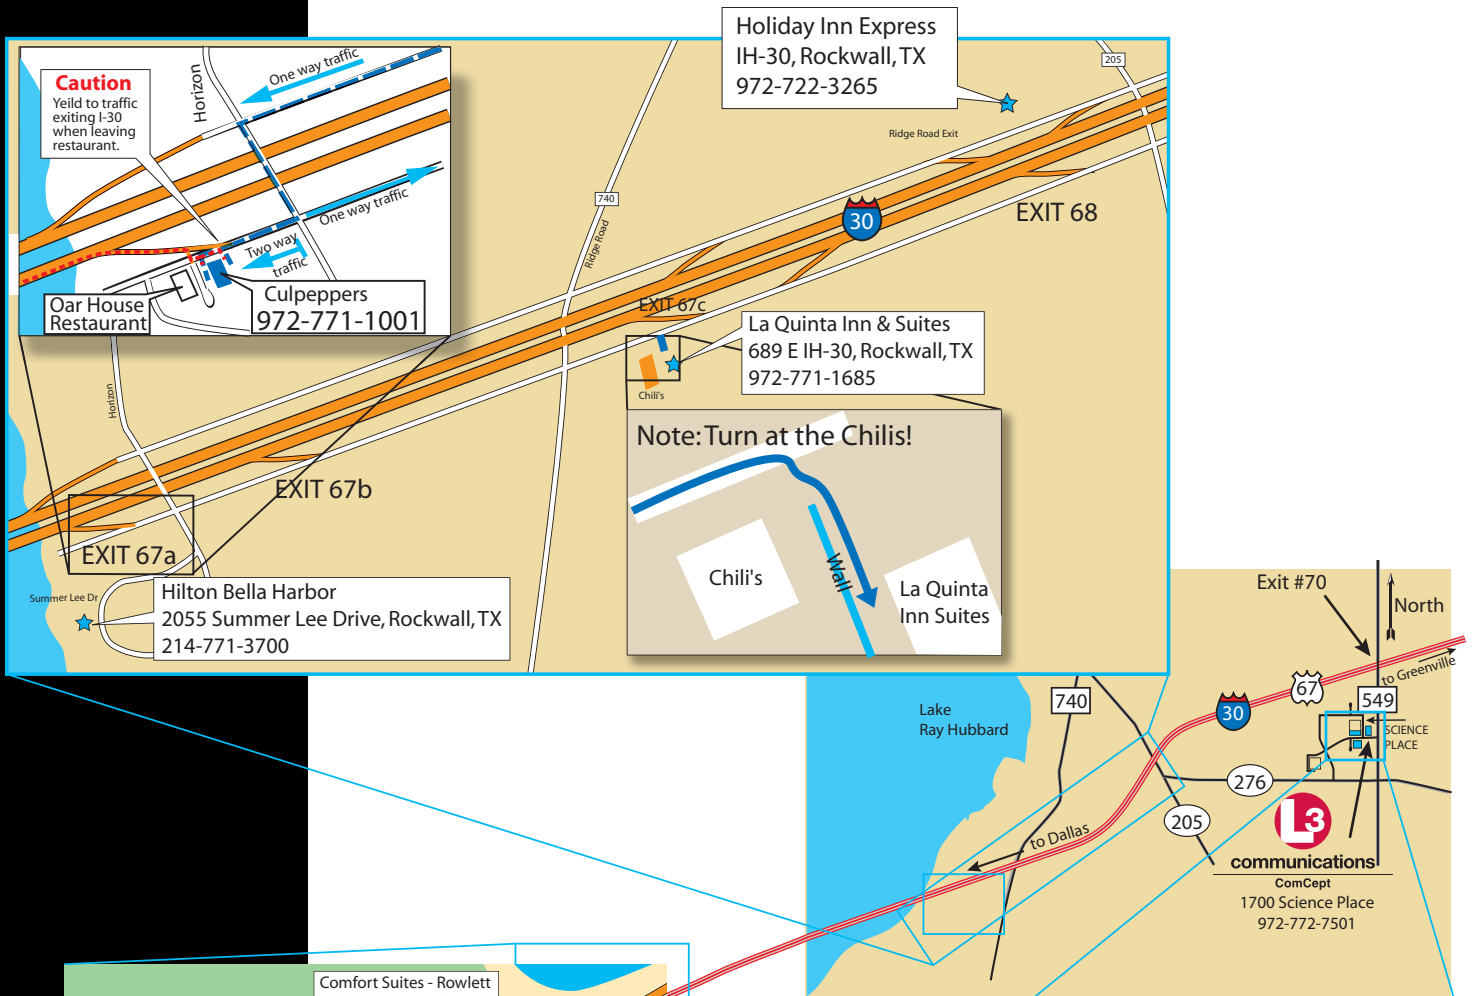

# Welcome to the Rockwall, TX. office of L-3 Communications ComCept Division

For more information contact:

L-3 Communications  
ComCept Division  
1700 Science Place  
Rockwall, TX 75032  
972-772-7501  
972-772-7510 fax

Detail map of local L-3 ComCept area and Hotels on next page.

communications

ComCept

# Area Hotels

For more information contact:

L-3 Communications  
ComCept Division  
1700 Science Place  
Rockwall, TX 75032  
972-772-7501  
972-772-7510 fax