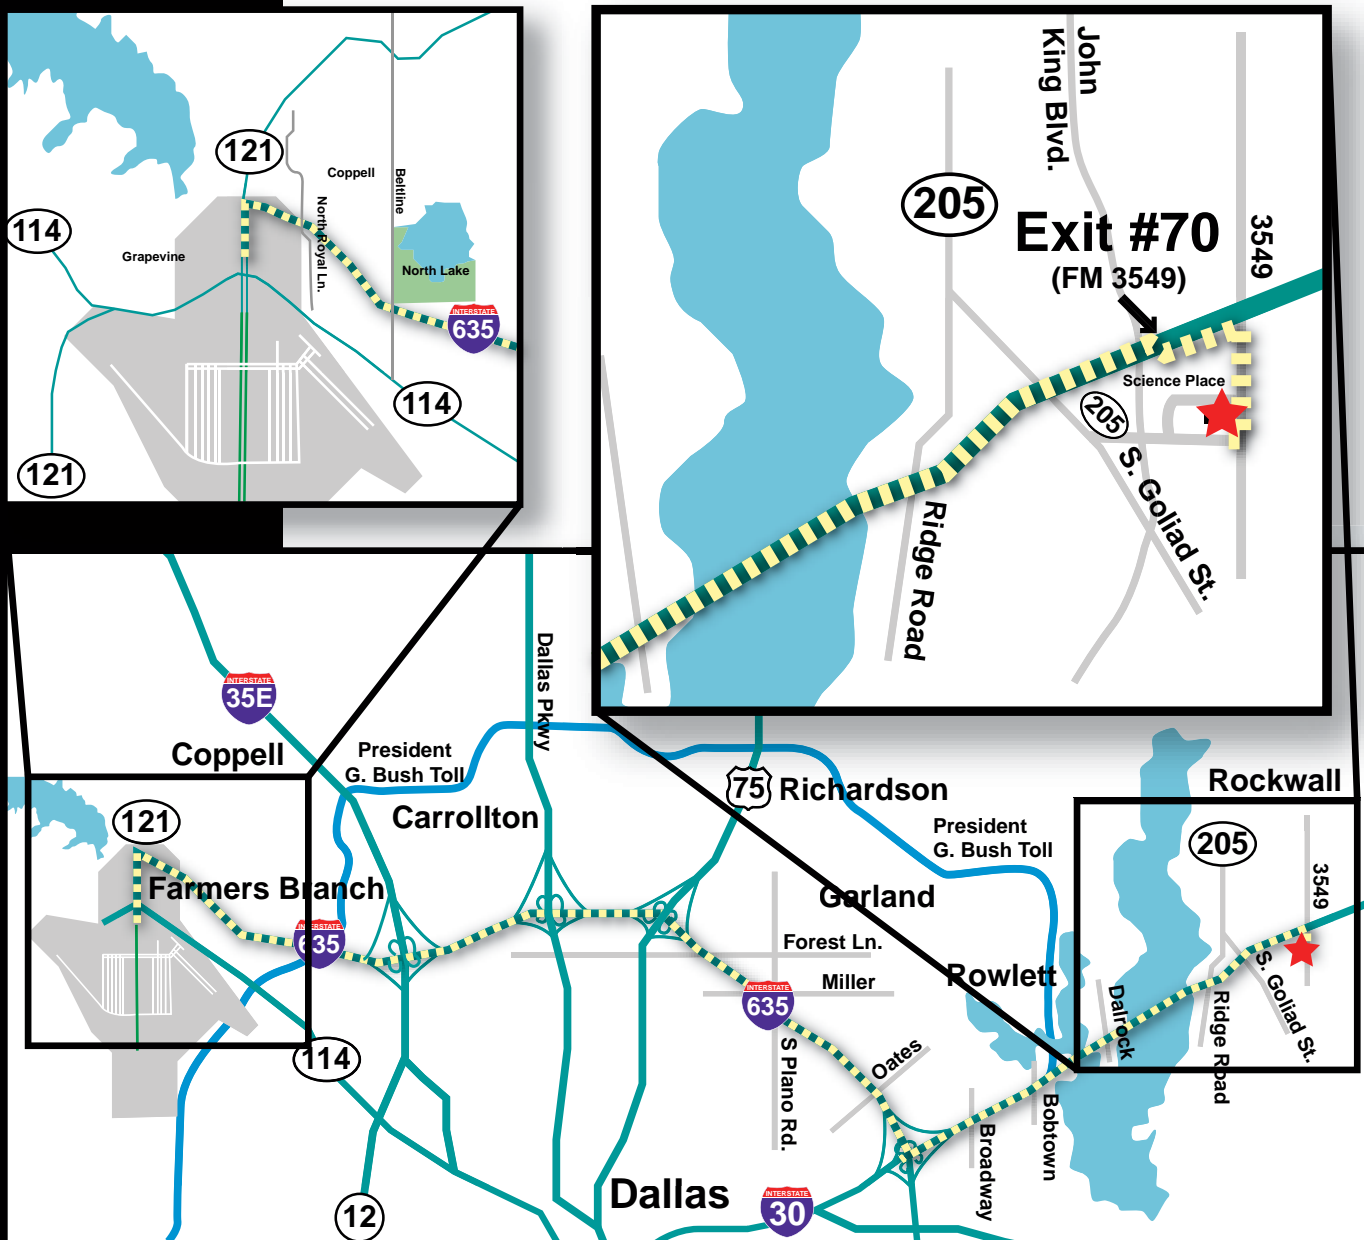

# Welcome to L3 ComCept facility in Rockwall, TX.

For more information,  
contact:

L3 ComCept  
1700 Science Place  
Rockwall, TX 75032  
Tel: 972-772-7501  
Fax: 972-772-7510

Detailed map of local L3 campus area on next page.