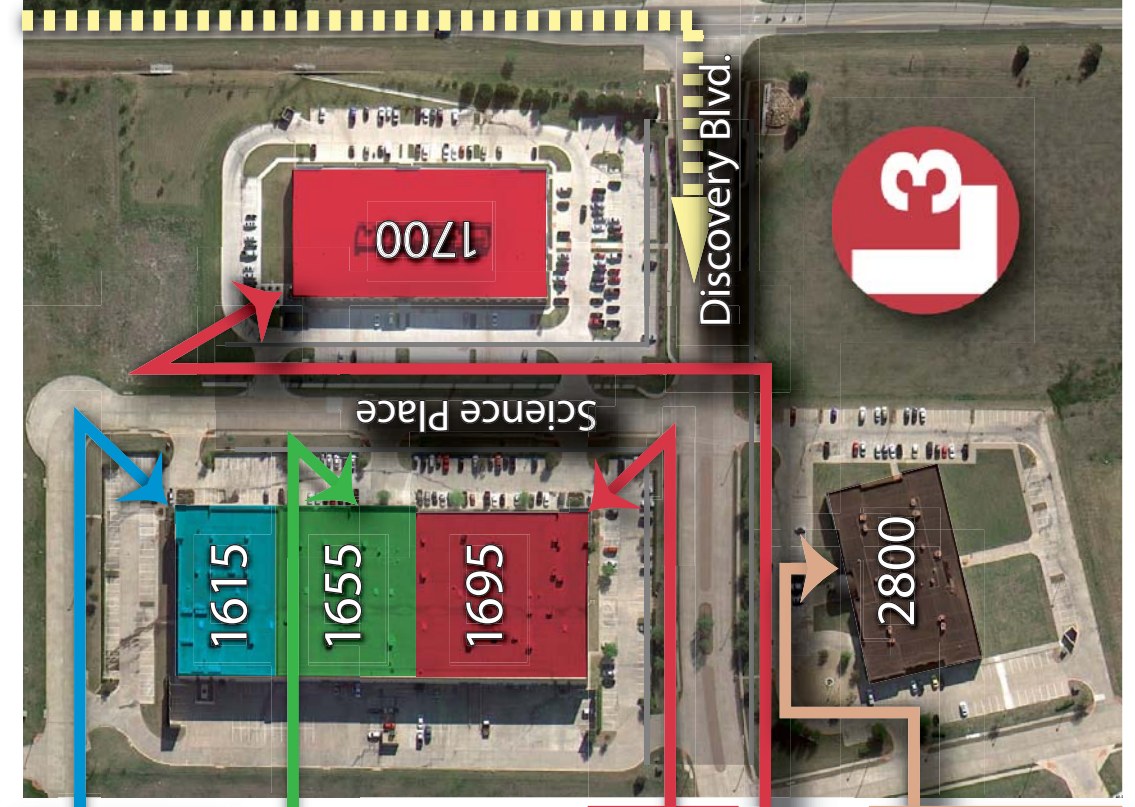

For more information,
contact:

L3 ComCept
1700 Science Place
Rockwall, TX 75032
Tel: 972-772-7501
Fax: 972-772-7510

Lobby Entrances

L3 Shared Services, IT & Accounting
1615 Science Place
Rockwall, TX 75032
Tel: 469-698-8647
Fax: 469-698-8972